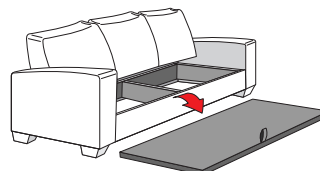

Floor Glides:

Nail-in nylon floor glides.

Back Suspension:

Fully upholstered with a foam covering over a high-tensile-strength zig-zag sprung platform.

Certifications:

CA117-2013 certified. CA133 is not available. Passes BIFMA 5.5X Seating Standards. TSCA Title VI Certified.

Pillows:

Two coordinating pillows are included with sofas and loveseat. Pillows measure 17" x 18".

Preferred Seat Decking:

A removable cushion and vinyl decking that easily lifts out of the frame for easier cleaning of the chair itself and the floor below.