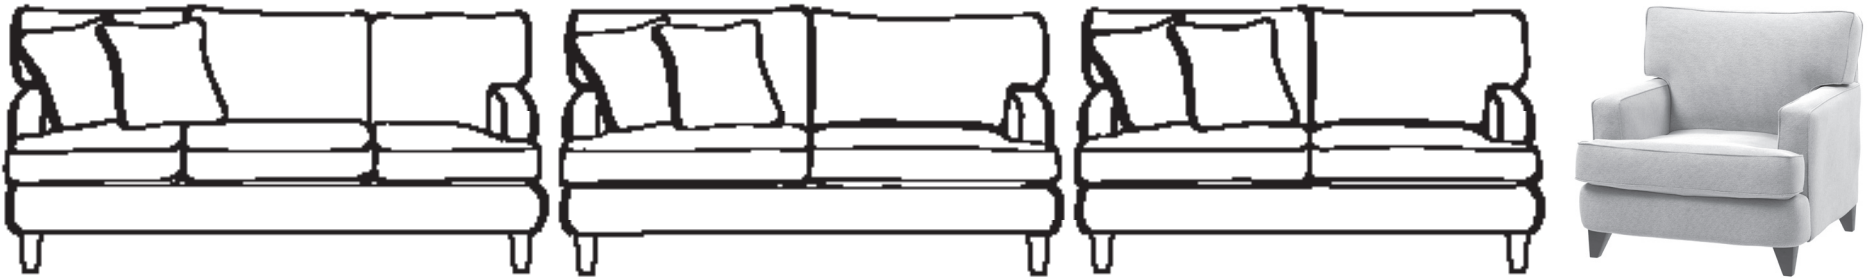

Maxwell Thomas[®]

By Direct Supply

Macon Common Area Collection

Macon Dimensions	Overall Height	Overall Depth	Overall Width	Seat Height	Seat Depth	Seat Width	Arm Height	Unit Weight	COM Details*	Weight Capacity
Macon Sofa	36"	36"	81"	19½"	22"	70½"	25"	151 lbs.	15 yds.	700 lbs.
Macon Apartment Sofa	36"	36"	69"	19½"	22"	59½"	25"	135 lbs.	13 yds.	700 lbs.
Macon Loveseat	36"	36"	57"	19½"	22"	46½"	25"	125 lbs.	12 yds.	600 lbs.
Macon Lounge Chair	36"	36"	33"	19½"	22"	23"	25"	95 lbs.	8½ yds.	350 lbs.

Frames:

Kiln-dried poplar hardwood from managed sources. All joints are interlocking and/or glued, screwed and stapled for added strength and rigidity.

Seat Cushion Fillings:

6" layer of 30 ILD/2.6 density foam wrapped in foam batting.

Pillows:

Two coordinating pillows are included with sofas and loveseat. Pillows measure 17" x 18".

Preferred Seat Decking:

A removable cushion and vinyl decking that easily lifts out of the frame for easier cleaning of the chair itself and the floor below.