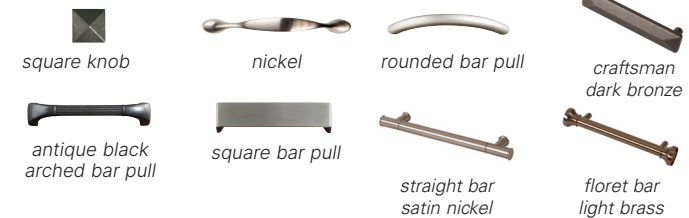

Features:

- Thermolaminate and melamine surfaces promote superior moisture resistance and durability
- Durable dowel, glue and screw construction
- ¾-pull drawer stops for added safety
- Euro-style roller drawer slides
- Vented back panels promote airflow
- Nylon floor glides on all cabinets
- Miter-fold drawer boxes are vinyl-sealed for superior moisture resistance
- Hand cut-outs in back panel for easier moving
- Adjustable-height hanging rod in wardrobes
- Shelves in units with doors
- Reversible door swing on 1-door, 1-drawer bedside cabinets and 1-door, 2-drawer wardrobes
- Drawer faces can be removed for repair or replacement
- 7-year limited warranty

Select pieces marked with an (*) asterisk are guaranteed in stock. Order up to 5 pieces of each product # in walnut finish, and your order will ship within 5 business days. Additional finishes available with standard lead time.

Hardware:

- Fixed pull options
- Hidden inset door hinges

Thermolaminate Finishes

Two-Tone