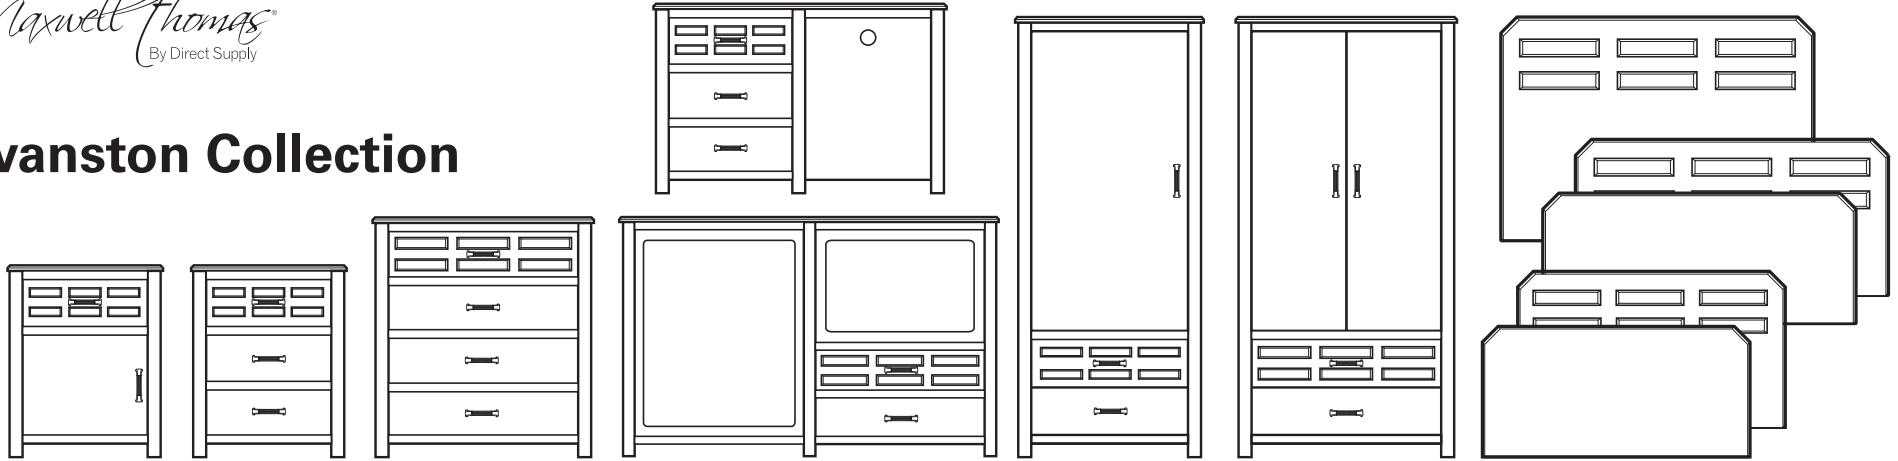

Evanston Collection

Description	Dimensions
1-Door, 1-Drawer Bedside Cabinet*	20¼"W x 17"D x 29½"H
1-Door, 1-Drawer Bedside Cabinet with Locking Top Drawer	20¼"W x 17"D x 29½"H
3-Drawer Bedside Cabinet*	20¼"W x 17"D x 29½"H
3-Drawer Bedside Cabinet with Locking Top Drawer	20¼"W x 17"D x 29½"H
4-Drawer Chest*	34"W x 17"D x 38"H
1-Door, 2-Drawer Wardrobe*	27½"W x 25"D x 72"H
2-Door, 2-Drawer Wardrobe	39"W x 25"D x 72"H
Desk	48"W x 17"D x 29½"H
2-Drawer Hospitality Station	50"W x 20"D x 41¼"H
Senior Living Headboard, Drilled	42"W x 30"H
Senior Living Headboard	42"W x 30"H
End Panels, Drilled, Set of 2	Head: 36"W x 20" Foot: 36"W x 16"H
End Panels, Set of 2*	Head: 36"W x 20" Foot: 36"W x 16"H
End Panels, Drilled, Set of 2	Head: 42"W x 20" Foot: 42"W x 16"H
End Panels, Set of 2	Head: 42"W x 20" Foot: 42"W x 16"H

Features:

- Thermolaminate and melamine surfaces promote superior moisture resistance and durability
- Durable dowel, glue and screw construction
- ¾-pull drawer stops for added safety
- Euro-style roller drawer slides
- Vented back panels promote airflow
- Nylon floor glides on all cabinets
- Miter-fold drawer boxes are vinyl-sealed for superior moisture resistance
- Hand cut-outs in back panel for easier moving
- Adjustable-height hanging rod in wardrobes
- Shelves in units with doors
- Reversible door swing on 1-door, 1-drawer bedside cabinets and 1-door, 2-drawer wardrobes
- Drawer faces can be removed for repair or replacement
- 7-year limited warranty