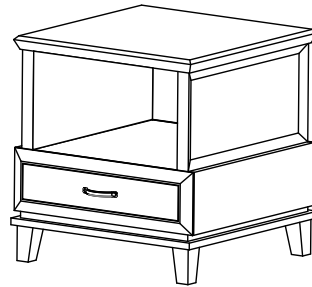

## Geneva Occasional Table Collection

Dimensions:	Top Surface Weight Capacity*	Shelf Weight Capacity*	Overall Height	Overall Width	Overall Depth	Shelf Height	Leg Height	Unit Weight
Geneva Coffee Table	300 lbs.	40 lbs.	20"	38"	26"	12½"	4"	110 lbs.
Geneva End Table	150 lbs.	40 lbs.	24"	24"	24"	12½"	4"	83 lbs.
Geneva Sofa Table	200 lbs.	40 lbs.	31"	48"	18"	12½"	4"	154 lbs.