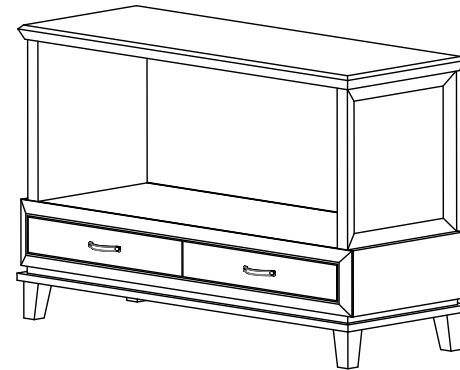

## Geneva Occasional Table Collection

Dimensions:	Top Surface Weight Capacity*	Shelf Weight Capacity*	Overall Height	Overall Width	Overall Depth	Shelf Height	Leg Height	Unit Weight
Geneva Coffee Table	300 lbs.	40 lbs.	20"	38"	26"	12½"	4"	110 lbs.
Geneva End Table	150 lbs.	40 lbs.	24"	24"	24"	12½"	4"	83 lbs.
Geneva Sofa Table	200 lbs.	40 lbs.	31"	48"	18"	12½"	4"	154 lbs.