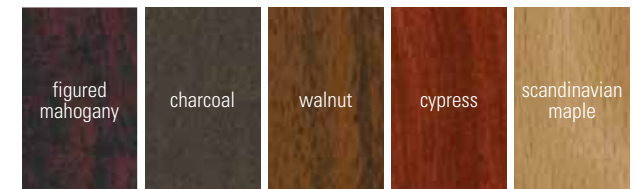

### Tops:

Finish-matched high-pressure laminate (HPL) with European beech hardwood trim.

### Hardware:

arched satin nickel pull

rounded bar pull

### Finishes:

All veneer and hardwood surfaces are finished in a commercial-grade catalyzed lacquer finish.