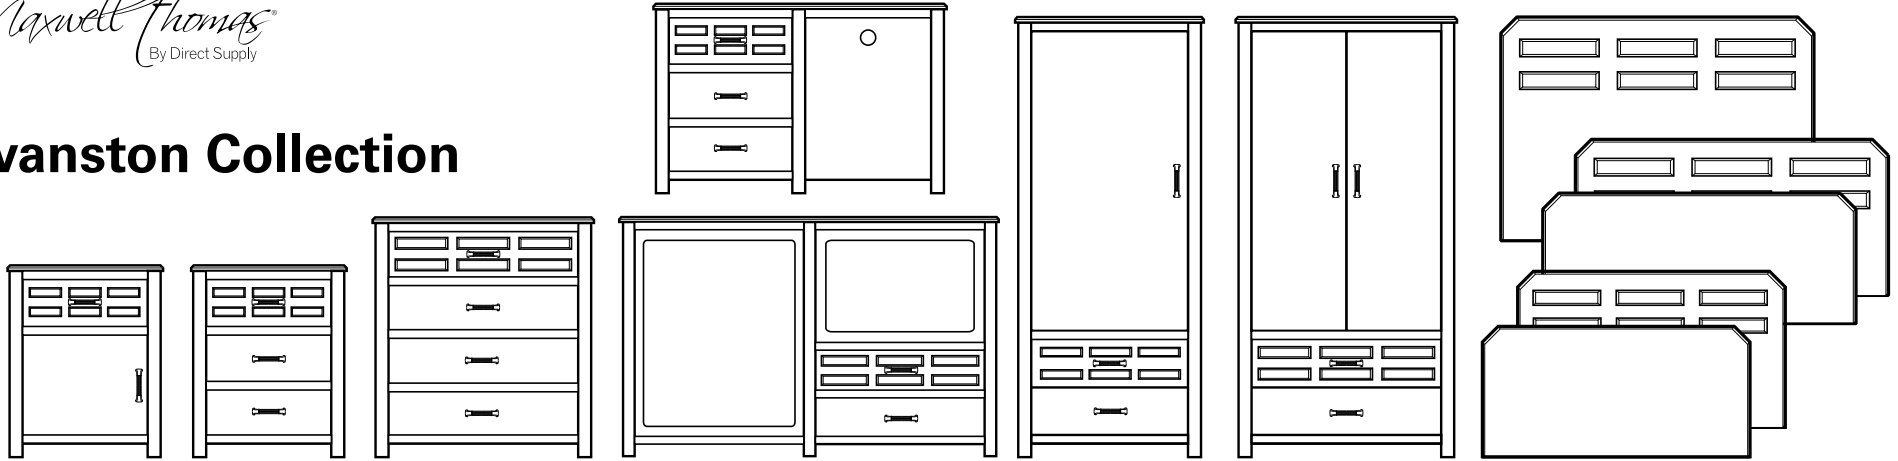

Evanston Collection

Description	Dimensions
1-Door, 1-Drawer Bedside Cabinet*	20¼"W x 17"D x 29½"H
1-Door, 1-Drawer Bedside Cabinet with Locking Top Drawer	20¼"W x 17"D x 29½"H
3-Drawer Bedside Cabinet*	20¼"W x 17"D x 29½"H
3-Drawer Bedside Cabinet with Locking Top Drawer	20¼"W x 17"D x 29½"H
4-Drawer Chest*	34"W x 17"D x 38"H
1-Door, 2-Drawer Wardrobe*	27½"W x 25"D x 72"H
2-Door, 2-Drawer Wardrobe	39"W x 25"D x 72"H
Desk	48"W x 17"D x 29½"H
2-Drawer Hospitality Station	50"W x 20"D x 41¼"H
Senior Living Headboard, Drilled	42"W x 30"H
Senior Living Headboard	42"W x 30"H
End Panels, Drilled, Set of 2	Head: 36"W x 20" Foot: 36"W x 16"H
End Panels, Set of 2*	Head: 36"W x 20" Foot: 36"W x 16"H
End Panels, Drilled, Set of 2	Head: 42"W x 20" Foot: 42"W x 16"H
End Panels, Set of 2	Head: 42"W x 20" Foot: 42"W x 16"H

Features:

- Thermolaminate and melamine surfaces promote superior moisture resistance and durability
- Durable dowel, glue and screw construction
- ¾-pull drawer stops for added safety
- Euro-style roller drawer slides
- Vented back panels promote airflow
- Nylon floor glides on all cabinets
- Miter-fold drawer boxes are vinyl-sealed for superior moisture resistance
- Hand cut-outs in back panel for easier moving
- Adjustable-height hanging rod in wardrobes
- Shelves in units with doors
- Reversible door swing on 1-door, 1-drawer bedside cabinets and 1-door, 2-drawer wardrobes
- Drawer faces can be removed for repair or replacement
- 7-year limited warranty