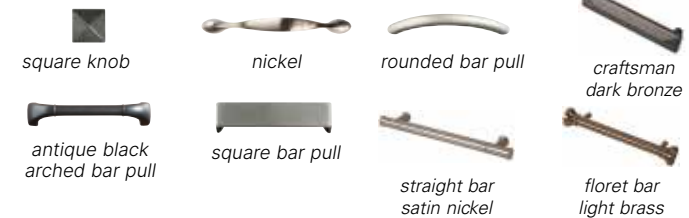

Features:

- Thermolaminate and melamine surfaces promote superior moisture resistance and durability
- Durable dowel, glue and screw construction
- ¾-pull drawer stops for added safety
- Euro-style roller drawer slides
- Vented back panels promote airflow
- Nylon floor glides on all cabinets
- Miter-fold drawer boxes are vinyl-sealed for superior moisture resistance
- Hand cut-outs in back panel for easier moving
- Adjustable-height hanging rod in wardrobes
- Shelves in units with doors
- Reversible door swing on 1-door, 1-drawer bedside cabinets and 1-door, 2-drawer wardrobes
- Drawer faces can be removed for repair or replacement
- 7-year limited warranty

Select pieces marked with an (*) asterisk are guaranteed in stock. Order up to 5 pieces of each product # in walnut finish, and your order will ship within 5 business days. Additional finishes available with standard lead time.

Hardware:

- Fixed pull options
- Hidden inset door hinges

Thermolaminate Finishes

Two-Tone