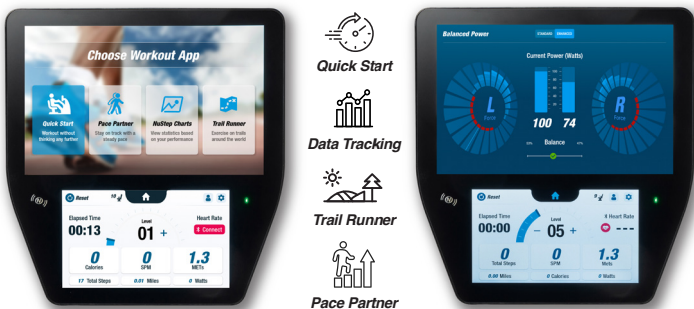

RB8 RECUMBENT EXERCISE BIKE

ENGINEERED FOR INCLUSIVITY, OPTIMIZED FOR EXERCISE

**MOVEMENT
FOR
EVERY
BODY™**

NuStep® / RB8 SUPPORTING FITNESS PROGRESS ONE STEP AT A TIME

The RB8 Recumbent Bike delivers a low-impact cardio and strength workout ideal for the lower body. With an inclusive design that focuses on accessibility and ease of use, the RB8 accommodates a wide range of users and helps them on their fitness journey.

GET ON AND GO.

Intuitive Touchscreen Console. The RB8 console is designed to be low maintenance, and simple to use for every user.

Plus!

Balanced Power

Integrated sensor technology measures lower body power and symmetry in real time.

SPECS

Machine Footprint:

- RB8PRO 70" L x 28" W x 40" H
- 178cm L X 64cm W X 102cm H
- RB8MAX 73" L x 30" W x 52" H
- 185cm X 76cm X 117cm

Unit Weight:

- RB8PRO: 250 lbs. 113 kg
- RB8MAX: 263 lbs. 119 kg

Seat Width:

User Weight:

- RB8PRO accommodates users up to 500 lbs.
- RB8MAX accommodates users up to 600 lbs.

Fits Users:

From 4'6" to 6'7"/137cm to 200cm in height.

Power:

Medical grade 24V DC power supply included.