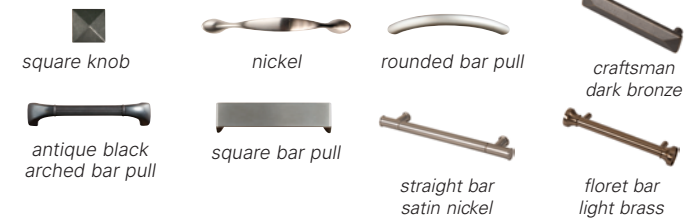

Select pieces marked with an (*) asterisk are guaranteed in stock. Order up to 5 pieces of each product # in walnut finish, and your order will ship within 5 business days. Additional finishes available with standard lead time.

Hardware:

- Fixed pull options
- Hidden inset door hinges

Thermolaminate Finishes

Two-Tone