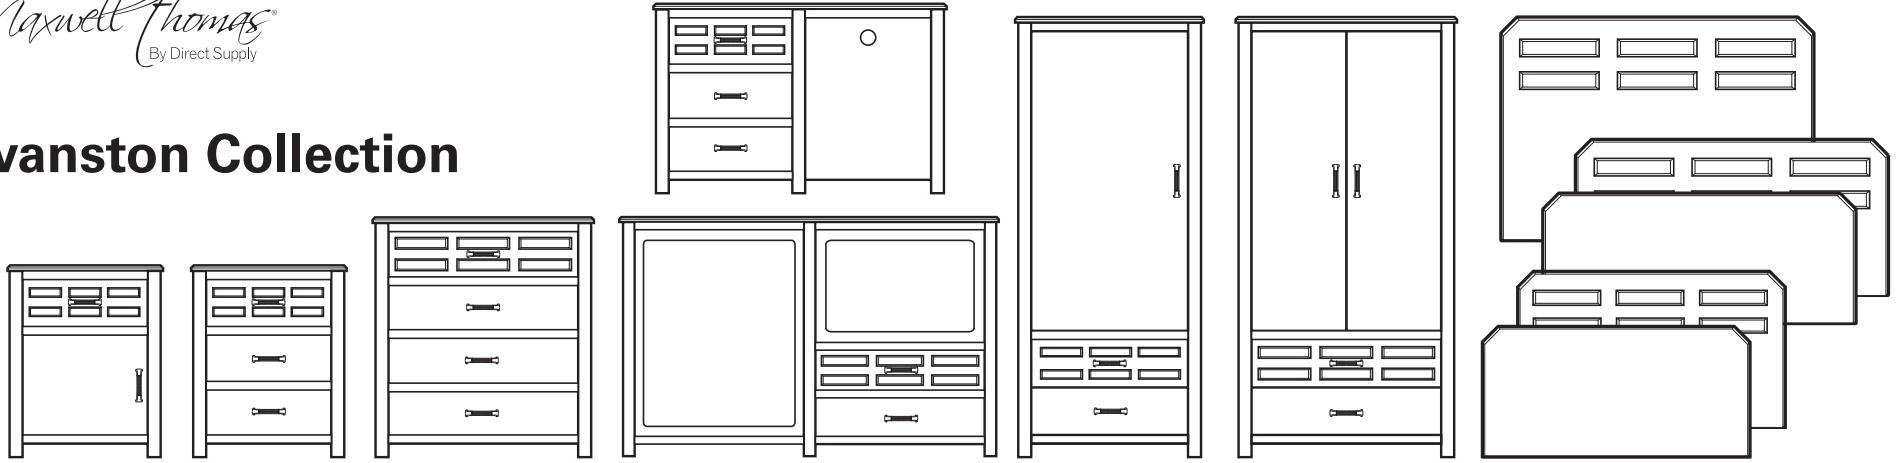

Evanston Collection

Description	Dimensions
1-Door, 1-Drawer Bedside Cabinet*	20¼"W x 17"D x 29½"H
1-Door, 1-Drawer Bedside Cabinet with Locking Top Drawer	20¼"W x 17"D x 29½"H
3-Drawer Bedside Cabinet*	20¼"W x 17"D x 29½"H
3-Drawer Bedside Cabinet with Locking Top Drawer	20¼"W x 17"D x 29½"H
4-Drawer Chest*	34"W x 17"D x 38"H
1-Door, 2-Drawer Wardrobe*	27½"W x 25"D x 72"H
2-Door, 2-Drawer Wardrobe	39"W x 25"D x 72"H
Desk	48"W x 17"D x 29½"H
2-Drawer Hospitality Station	50"W x 20"D x 41¼"H
Senior Living Headboard, Drilled	42"W x 30"H
Senior Living Headboard	42"W x 30"H
End Panels, Drilled, Set of 2	Head: 36"W x 20"H Foot: 36"W x 16"H
End Panels, Set of 2*	Head: 36"W x 20"H Foot: 36"W x 16"H
End Panels, Drilled, Set of 2	Head: 42"W x 20"H Foot: 42"W x 16"H
End Panels, Set of 2	Head: 42"W x 20"H Foot: 42"W x 16"H

Features:

- Thermolaminate and melamine surfaces promote superior moisture resistance and durability
- Durable dowel, glue and screw construction
- ¾-pull drawer stops for added safety
- Euro-style roller drawer slides
- Vented back panels promote airflow
- Nylon floor glides on all cabinets
- Miter-fold drawer boxes are vinyl-sealed for superior moisture resistance
- Hand cut-outs in back panel for easier moving
- Adjustable-height hanging rod in wardrobes
- Shelves in units with doors
- Reversible door swing on 1-door, 1-drawer bedside cabinets and 1-door, 2-drawer wardrobes
- Drawer faces can be removed for repair or replacement
- 7-year limited warranty