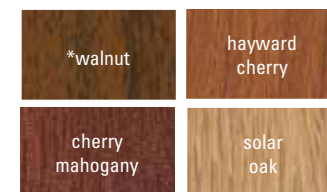

Laminate Finishes