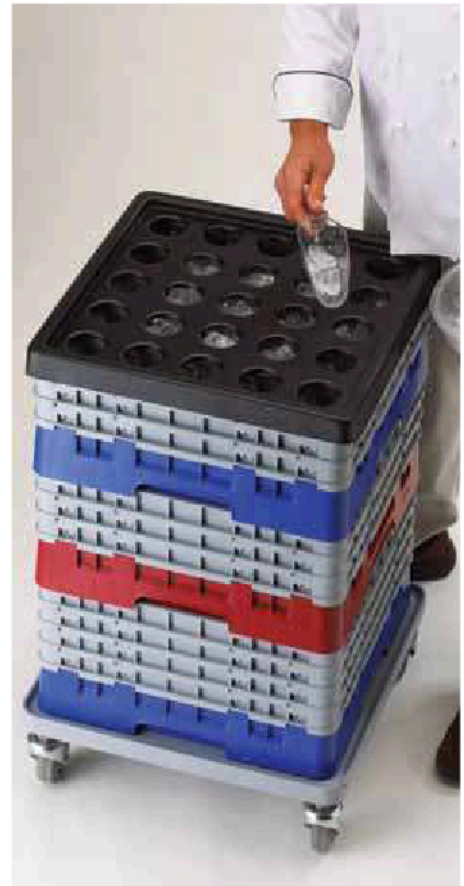

## Camdolly®

CDR2020

Ease employee lifting and carrying, reducing possible injury and breakage by placing stacked Camracks on an enclosed Camdolly. Heavy-duty casters maneuver easily over all types of terrain. Made of extremely durable plastic that will not dent, crack, rust or corrode.

## Camrack Cover

DRC2020

Keep contaminants out and glassware and dinnerware clean by sealing the Camrack system at the top with a Camrack Cover. This cover fits any full size compartment rack height and when used with a Camdolly, creates a portable sanitary storage system.

## IceExpress Glass Filler

25SWGf

Dramatically reduce banquet set-up time by filling 25 glasses with ice all at once. By placing the IceExpress on a 25 compartment Camrack, employees can pour ice directly into the glass, reducing breakage and risk of cross-contamination.