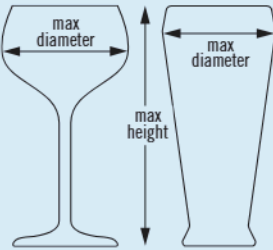

# Camrack® Full Size Glass Racks

Available in 7 compartment sizes and up to 12 different heights, there is a Camrack that will fit any type of stemware or tumbler.

To find the right Camrack for your glassware, please visit  
[www.cambro.com/mycamracks](http://www.cambro.com/mycamracks)

## Choose the correct Camrack:

1. Measure the **maximum diameter** of the glass (stemware or tumbler) to determine the number of compartments.
2. Measure the **maximum height** of the glass (stemware or tumbler) to the top edge of the rim to determine the compartment height.