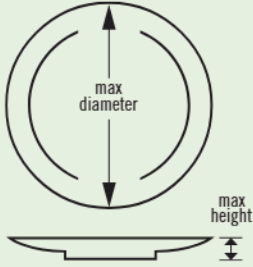

Camrack® Full and Half Size PlateSafe® Racks

PlateSafe racks are available in 13 different styles of configurations for dinnerware from 4" to 12½" in diameter.

To find the right Camrack for your dinnerware, please visit
www.cambro.com/mycamracks

Choose the correct Camrack:

1. Measure the **maximum diameter** of the dinnerware to determine the height of the PlateSafe Camrack.
2. Measure the **maximum height** of the dinnerware to determine the number of compartments.