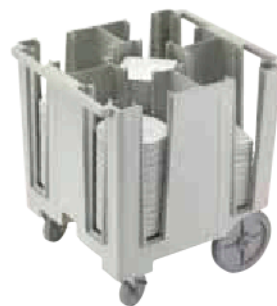

VERSA DISH CADDIES

	DCS950	DCS1125
CODE	DCS950	DCS1125
PLATE SIZE RANGE (ROUNDS)	8$\frac{3}{4}$" - 9$\frac{1}{2}$" (21,3 - 24,1 cm)	9$\frac{3}{8}$" - 11$\frac{1}{4}$" (24,4 - 28,6 cm)
PLATE SIZE RANGE (SQUARES)	7$\frac{1}{4}$" - 8" (18,4 - 20,5 cm)	8$\frac{3}{8}$" - 9$\frac{1}{2}$" (21,3 - 24,1 cm)
COLUMNS PER CADDY	5, 45-60 plates per col.	4, 45-60 plates per col.
OVERALL DIMENSIONS	27" x 30$\frac{1}{2}$" x 31$\frac{3}{4}$"	27" x 30$\frac{1}{2}$" x 31$\frac{3}{4}$"
W x L x H	69 x 78 x 81 cm	69 x 78 x 81 cm
CASE LBS. (CUBE)	89.5 (16.64)	89 (16.64)
CASE KG (CUBE M³)	40,65 (0,47)	40,45 (0,47)