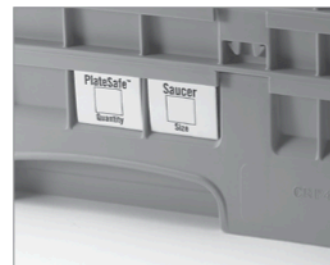

## Safe, Sanitary Transportation

Camracks can be transported across large campuses or to off-site locations in one single unit. Easy to grip handles and smooth overlapping sides facilitate safe handling.

Camrack Cover Seals from the Top and Camdolly® Seals from the Bottom

Camracks interstack with racks from major manufacturers.

Content labeling options include one-color custom hot stamping or pre-printed clips that are added at factory during assembly.

Camracks are covered by one or more of the following patents: Full Base Dish Rack D412,607. Half Base Dish Rack D404,176. Half Dish Rack Extender D400,321. Enlarged Dish Rack Extender D399,614. Dish Rack with Extender 5,934,486 Utility Patent. Pronged Base Dish Rack D403,472