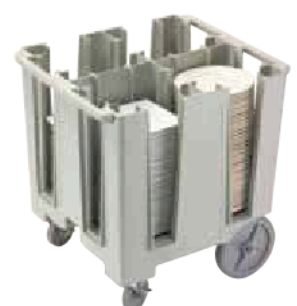

VERSA DISH CADDIES

	DCS950	DCS1125
CODE	DCS950	DCS1125
PLATE SIZE RANGE (ROUNDS)	8$\frac{3}{4}$" - 9$\frac{1}{2}$" (21,3 - 24,1 cm)	9$\frac{3}{8}$" - 11$\frac{1}{4}$" (24,4 - 28,6 cm)
PLATE SIZE RANGE (SQUARES)	7$\frac{1}{4}$" - 8" (18,4 - 20,5 cm)	8$\frac{3}{8}$" - 9$\frac{1}{2}$" (21,3 - 24,1 cm)
COLUMNS PER CADDY	5, 45-60 plates per col.	4, 45-60 plates per col.
OVERALL DIMENSIONS	27" x 30$\frac{1}{2}$" x 31$\frac{3}{4}$"	27" x 30$\frac{1}{2}$" x 31$\frac{3}{4}$"
W x L x H	69 x 78 x 81 cm	69 x 78 x 81 cm
CASE LBS. (CUBE)	89.5 (16.64)	89 (16.64)
CASE KG (CUBE M³)	40,65 (0,47)	40,45 (0,47)