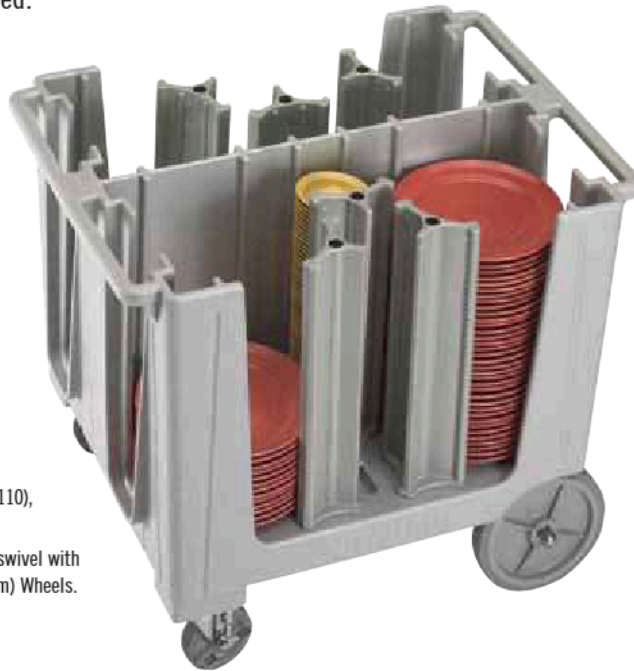

Dish Caddies

S-Series Adjustable Dish Caddy

- Store one size dish or a combination of different sizes in a single caddy.
- Features easy-to-adjust column towers.
- Vinyl cover included.

Colors: Dark Brown (131), Speckled Gray (480), Black (110), Slate Blue (401).

Casters: 5" (12,7 cm), two swivel with brakes and two 10" (25,4 cm) Wheels.

S-SERIES ADJUSTABLE DISH CADDY

CODE	ADCS
NUMBER OF DIVIDERS	6
PLATES PER COLUMN	Approximately 45-60
OVERALL DIMENSIONS	28$\frac{3}{8}$" x 37$\frac{1}{8}$" x 31$\frac{1}{8}$"
W x L x H	72,7 x 94 x 81 cm
CASE LBS. (CUBE)	133.8 (22.01)
CASE KG (CUBE M³)	60,69 (0,62)

Versa Dish Caddies

- DCS950 holds 5 columns of 45-60 round plates up to 9 $\frac{1}{2}$ " (24,1 cm) or 4 to 5 columns of square plates up to 8" (20,5 cm).
- DCS1125 holds 4 columns of 45-60 round plates up to 11 $\frac{1}{4}$ " (28,6 cm) or square plates up to 9 $\frac{1}{2}$ " (24,1 cm).
- Vinyl cover included.

Colors: Black (110), Slate Blue (401), Dark Brown (131), Speckled Gray (480).

Casters: 5" (12,7 cm), two swivel with brakes and two 10" (25,4 cm) Wheels.