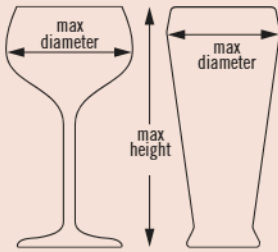

Camrack® Half Size Glass Racks

Half size Camracks are available in 3 compartment sizes and up to 6 different heights.

To find the right Camrack for your glassware, please visit www.cambro.com/mycamracks

Choose the correct Camrack:

1. Measure the **maximum diameter** of the glass (stemware or tumbler) to determine the number of compartments.
2. Measure the **maximum height** of the glass (stemware or tumbler) to the top edge of the rim to determine the compartment height.