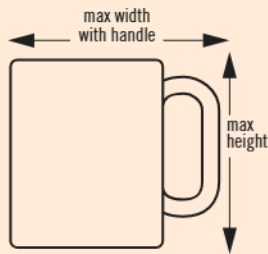

Camrack® Full and Half Size Cup Racks

Camrack Cup racks are available in 2 compartment sizes and up to 3 different heights.

To find the right Camrack for your cup, please visit www.cambro.com/mycamracks

Choose the correct Camrack:

1. Measure the **maximum diameter** of the mug or cup, including the handle, to determine the number of compartments.
2. Measure the **maximum height** of the mug or cup to the top edge of the rim to determine the compartment height.