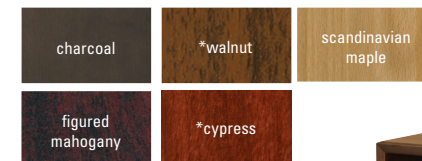

Certifications:

- BIFMA X5.5 - 2011 compliant
- TSCA Title VI Compliant

The Quick-Ship Advantage:

Select pieces marked with an (*) asterisk are guaranteed in stock. Order up to 20 Montreal quick-ship pieces of each product # in walnut or cypress finish, and your order will ship within 10 business days. Contact Direct Supply for larger quantity needs.

Hardware:

- Fixed arched pulls
- Magnetic door stops
- Hidden inset door hinges

Veneer Finishes

Two-Tone Finish Combination Available