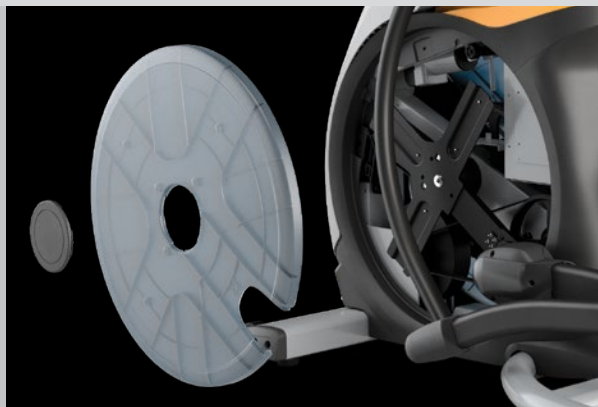

## ASCENT TRAINER

Our ultra-smooth, durable design elevates low-impact workouts with a combination of resistance and incline that exercises the whole body.

**Ideal for heavy use in the most demanding fitness facilities,** our durable Performance Ascent Trainer delivers intense, full-body workouts that are easy on the joints. Adjustable incline with variable stride length takes workouts to the next level, engaging glutes, hamstrings and core muscles while keeping every movement in harmony with the user's body.

Patented suspension design is wheel-and track-free, reducing noise and minimizing friction to extend product life. Top-down levelers make adjustments easier after installation, maintenance and use, and a removable disk streamlines service to minimize downtime.

Variable stride length, optimized pedal spacing, oversized pedals with premium inserts, contralateral handlebars and constant rate of acceleration enhance comfort, even at high incline.

Convenience features include low step-on, rear entry, ergonomic grips with contact and telemetric heart rate tracking, water bottle holder and accessory tray.