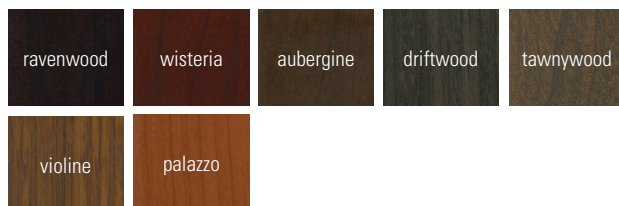

Finish Details:

A durable vinyl covering is applied to the aluminum frame to hold up to commercial settings. A wide range of standard finishes is available, and custom finishes are available upon request for an upcharge.