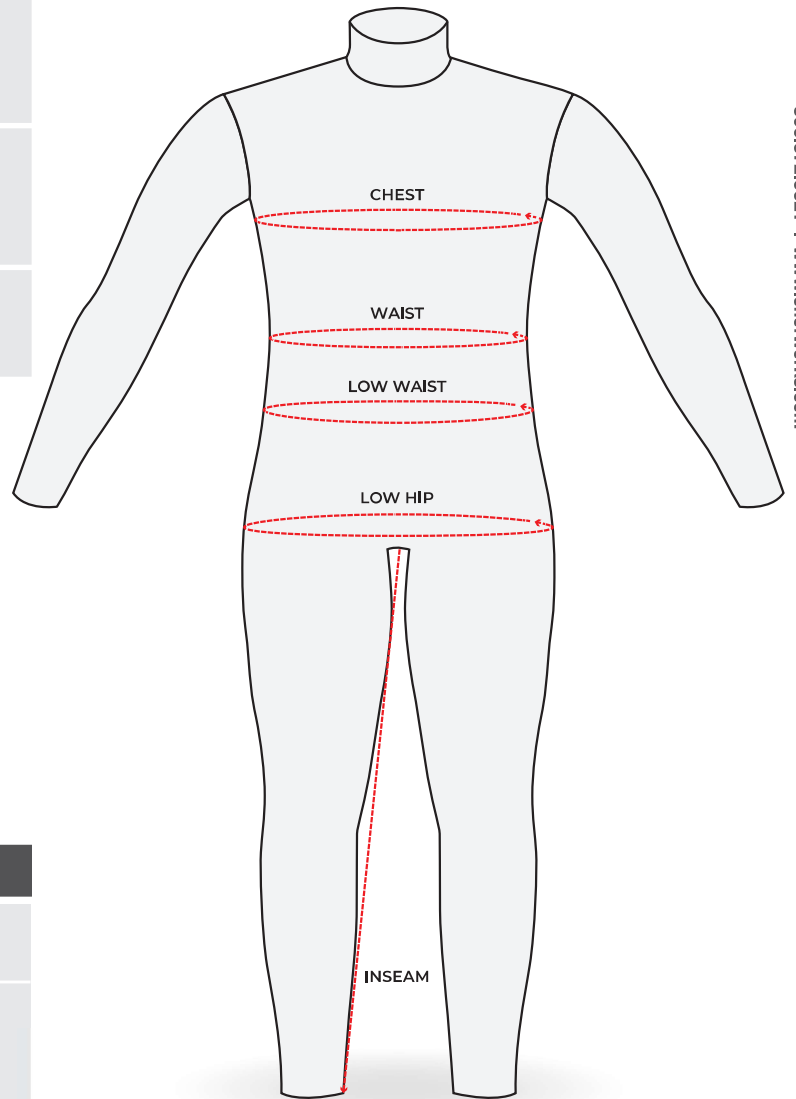

### HEADWEAR SIZING

Size	Circumference cm (min-max)	Circumference in (min-max)
One size	55 / 61 cm <sup>2</sup>	21.5 / 24 in
S / M	55 / 61 cm <sup>2</sup>	21.5 / 24 in
L / XL	61 / 66 cm <sup>2</sup>	24 / 26 in

# MEASURING GUIDE

To find your size follow these instructions:

**CHEST:** Measure all the way around your body from the fullest part of the chest/bust with your arms down.

**WAIST:** Measure around your natural waistline.

**HIPS:** Measure around the widest part of your hips.

**INSEAM:** Measure from the base of the crotch to the bottom of your heel.

800.372.6621 | www.chefworks.com

# MEN'S SIZING