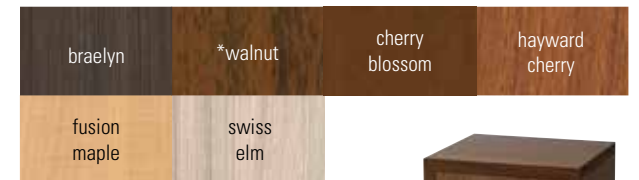

Customization:

- Customized sizes are available, but may require a minimum quantity and additional production times

Hardware:

- Six selections available
- Rounded bar pull ships standard
- Magnetic door stops
- Hidden inset door hinges

Laminate Finishes:

Headboard Fabrics:

1-800-889-3957 maxwellthomas.com