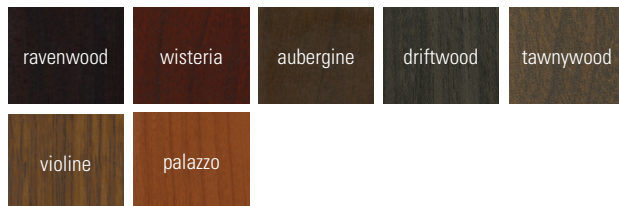

Stacking:

The Gainesville Barstool is nonstacking.

Cushion Details:

Seat: 2¾" thick, 2.8 density/55 ILD Foam

Back: 1½" thick and ½" thick, 2.8 density/55 ILD Foam

Construction:

Rectangular aluminum tubing is formed and welded to create a lightweight and high-strength chair. Welded joints are ground down and blended for a seamless transition.

Finish Details:

A durable vinyl covering is applied to the aluminum frame to hold up to commercial settings. A wide range of standard finishes is available, and custom finishes are available upon request for an upcharge.