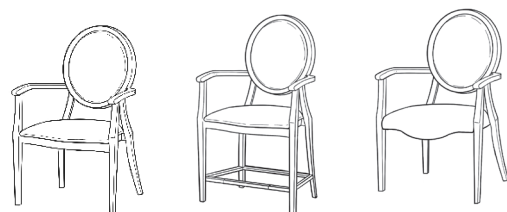

Also Available in Gainesville:

Gainesville Dining Chair

Gainesville Counter-Height Stool

Gainesville Accent Chair