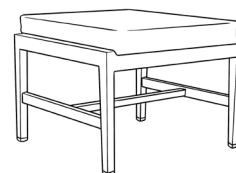

Also Available in Reardon:

Reardon Ottoman

* Fabric requirement for one chair includes the seat and backrest
* The estimated fabric requirement is based on 54"W (137 cm) material. The actual amount required may vary depending on pattern, pattern matching, material width or use of multiple fabrics
* The fabric on the backrest is visible from the rear view of the chair
* Different fabrics on seat and backrest is possible