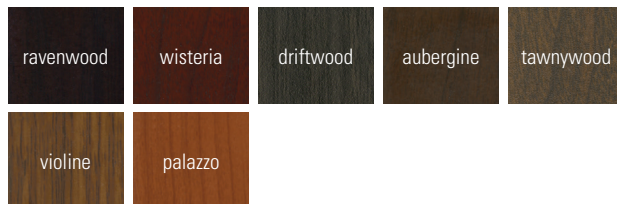

Finish Details:

A durable vinyl covering is applied to the aluminum frame to hold up to commercial settings. A wide range of standard finishes is available, and custom finishes are available upon request for an upcharge.