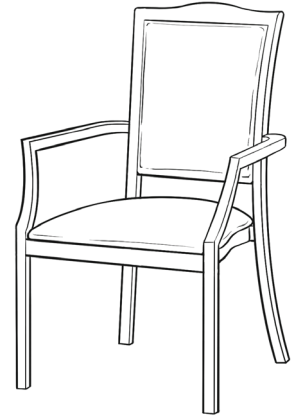

Macon Dining Chair

Macon Dining Chair Dimensions:

Overall Height:	38"
Overall Depth:	24"
Overall Width:	24"
Seat Height:	18½"
Seat Depth:	18½"
Seat Width:	21"
Arm Height:	25"
Chair Weight	20 lbs.
Weight Capacity:	350 lbs.
COM Details*:	1 yd.

Stacking:

The Macon Dining Chair stacks up to 5 high.

Cushion Details:

Seat: 2¾" thick, 2 and 4/5 density/55 ILD Foam
Back: 1½" thick and ½" thick, 2 and 4/5 density/55 ILD Foam

Construction:

Rectangular aluminum tubing is formed and welded to create a lightweight and high-strength chair. Welded joints are ground down and blended for a seamless transition.

Finish Details:

A durable vinyl covering is applied to the aluminum frame to hold up to commercial settings. A wide range of standard finishes is available, and custom finishes are available upon request for an upcharge.

*Indicates a 10-week lead time with front casters. All other finishes feature a 6-week lead time for standard leg and caster upgrade.

Packaging:

Single chair ships upright in a box, and multiple chairs ship stacked up to 5 chairs high on a pallet and wrapped with foam, plastic and cardboard.

* Fabric requirement for one chair includes the seat and backrest
* The estimated fabric requirement is based on 54"W (137 cm) material. The actual amount required may vary depending on pattern, pattern matching, material width or use of multiple fabrics
* The fabric on the backrest is visible from the rear view of the chair
* Different fabrics on seat and backrest is possible

Mobility Options:

The Macon Dining Chair is available with casters on the front legs for an upcharge. Casters have two options as a finish: chrome and brushed gold (aka brass). They are factory installed and not available as an aftermarket purchase. Transport Dolly available (60 lb. capacity).