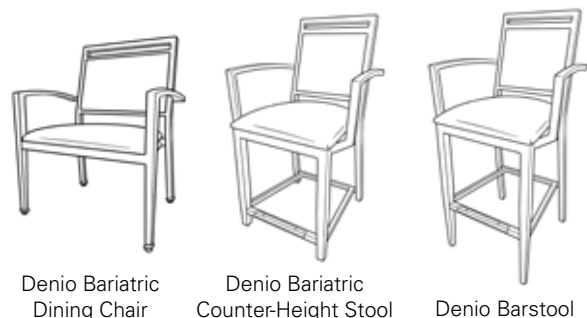

Floor Glides:

All chairs ship standard with metal floor glides with an option of nylon glides.

Warranty Information:

12-year warranty on the chair frame. Warranty does not cover damages to chair or surfaces caused by in-line wheels or casters. 2-year limited warranty on the seat and backrest foam. Fabric manufacturer's warranty on fabric.

Accessories:

Chair Dolly

Also Available in Denio:

Denio Bariatric Dining Chair

Denio Bariatric Counter-Height Stool

Denio Barstool