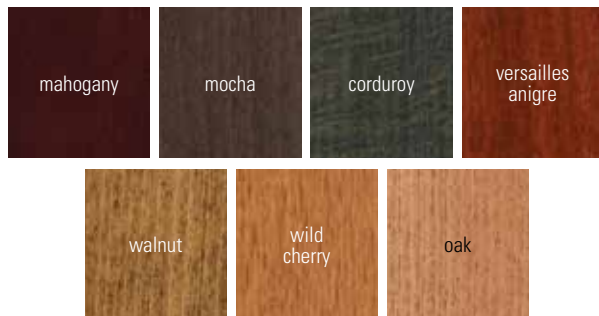

Plywood from managed sources. All joints are mechanically joined and/or glued, screwed and stapled for added strength and rigidity.

Finish Options:

Floor Glides:

Nail-in nylon floor glides.

Pillows:

Pillows are not included.