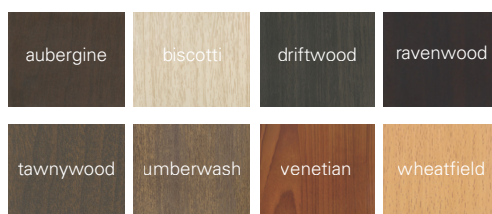

Cushion Details:

Seat: Two pieces of foam that stick together one is 55kg/m³, the other is 60kg/m³ Back: 1" thick, 35kg/m³

Construction: Rectangular aluminum tubing is formed and welded to create a lightweight and high-strength chair. Welded joints are ground down and blended for a seamless transition.

Finish Details: A durable vinyl covering is applied to the aluminum frame to hold up to commercial settings. A wide range of standard finishes is available, and custom finishes are available upon request for an upcharge.