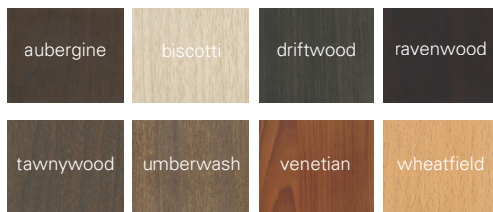

## Finish Details:

A durable vinyl covering is applied to the aluminum frame to hold up to commercial settings. A wide range of standard finishes is available, and custom finishes are available upon request for an upcharge.