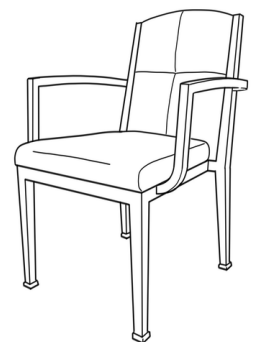

Packaging:

Single chair ships upright in a box.

Warranty Information: 12-year warranty on the chair frame. Warranty does not cover damages to chair or surfaces caused by in-line wheels or casters. 1-year limited warranty on the seat and backrest foam. Fabric manufacturer's warranty on fabric.