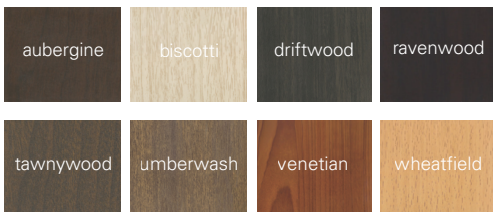

Stacking:

The Hampden Dining Chair stacks up to 4 high.

Cushion Details:

Seat: 1 1/2" thick, 1850 high-density FR foam.
Back: 1" thick, 1030 high-density FR foam

Construction:

Rectangular aluminum tubing is formed and welded to create a lightweight and high-strength chair. Welded joints are ground down and blended for a seamless transition.

Finish Details:

A durable vinyl covering is applied to the aluminum frame to hold up to commercial settings. A wide range of standard finishes is available, and custom finishes are available upon request for an upcharge.