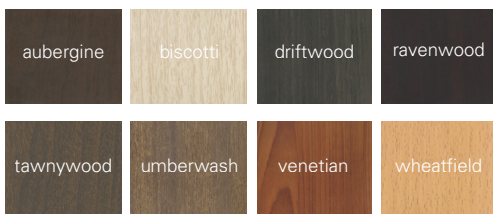

Finish Details:

Rectangular aluminum tubing is formed and welded to create a lightweight and high-strength chair. Welded joints are ground down and blended for a seamless transition.