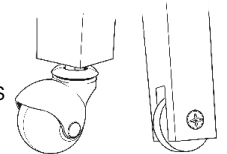

Mobility Options:

The Oak Park II Dining Chair is available with casters or in-line wheels on the front legs for an upcharge. In-line wheels have a color option of brown or white, and casters are antique brass. Casters and in-line wheels are factory installed and not available as an aftermarket purchase.