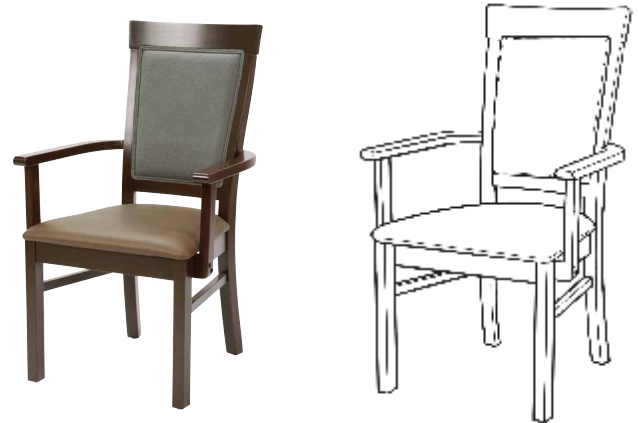

Wood Details:

Species: 100% solid European beech hardwood.

Construction:

Mortise-and-tenon joints. Glued with high-solids wood glue and reinforced with 18-gauge nails, corner blocks and low-root woodscrews. Seat decks have a woven elastic nylon mesh support.

Floor Glides:

All chairs ship standard with white nylon floor glides. Optional floor glides include small and large metal, large white nylon and felt.

Mobility Options:

The Oak Park II Dining Chair is available with casters or in-line wheels on the front legs for an upcharge. In-line wheels have a color option of brown or white, and casters are antique brass. Casters and in-line wheels are factory installed and not available as an aftermarket purchase.

Regulations:

All chairs are CA117-2013 and TSCA Title VI certified. CA133 option is not available.

Packaging:

Single chair ships upright in a box.

Warranty Information:

10-year limited warranty on the chair frame. Warranty does not cover damages to chair or surfaces caused by in-line wheels or casters. 1-year limited warranty on the seat and backrest foam. Fabric manufacturer's warranty on fabric.