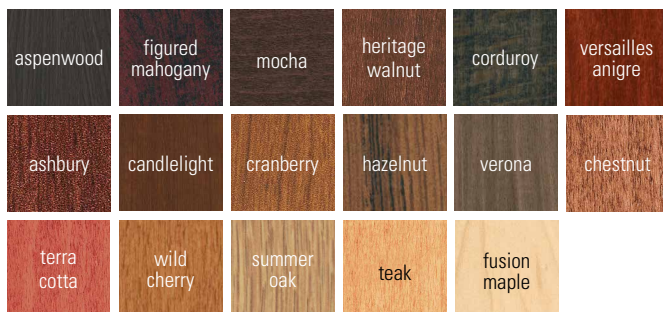

Stacking:

The Oak Park II Dining Chair is nonstacking.

Cushion Details:

Seat: 1½" thick, 1850 high-density FR foam.
Back: 1" thick, 1030 high-density FR foam.

Finish Details:

A wide range of standard finishes is available, and custom finishes are available upon request for an upcharge. All wood dining chairs are finished using a 9-step process that enables the chair to perform very well in a commercial environment.