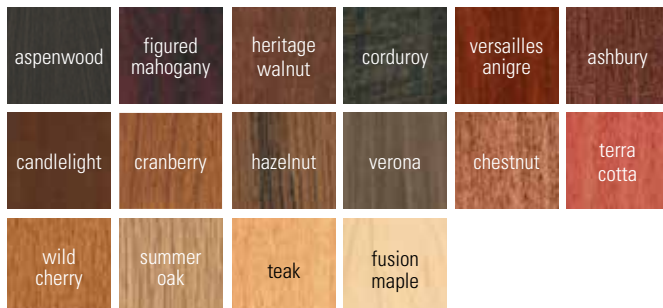

Stacking:

The Surrey High-Back Dining Chair is nonstacking.

Cushion Details:

Seat: 1½" thick, 1850 high-density FR foam.
Back: 1" thick, 1030 high-density FR foam.

Construction:

Mortise-and-tenon joints. Glued with high-solids wood glue and reinforced with 18-gauge nails, corner blocks and low-root woodscrews. Seat decks have a woven elastic nylon mesh support.

Finish Details:

A wide range of standard finishes is available, and custom finishes are available upon request for an upcharge. All wood dining chairs are finished using a 9-step process that enables the chair to perform very well in a commercial environment.