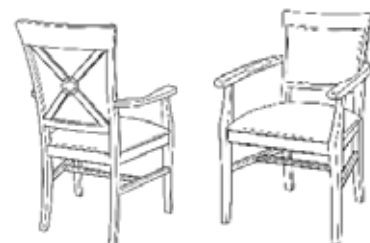

Mobility Options:

The Surrey High-Back Dining Chair is available with casters or in-line wheels on the front legs for an upcharge. In-line wheels have a color option of brown or white, and casters are antique brass. Casters and in-line wheels are factory installed and not available as an aftermarket purchase.

Also Available in Surrey:

Surrey X-Back Dining Chair

Surrey Low-Back Dining Chair