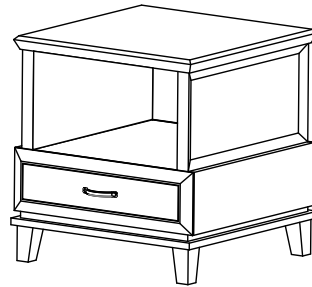

Geneva Occasional Table Collection

Dimensions:	Top Surface Weight Capacity*	Shelf Weight Capacity*	Overall Height	Overall Width	Overall Depth	Shelf Height	Leg Height	Unit Weight
Geneva Coffee Table	300 lbs.	40 lbs.	20"	38"	26"	12½"	4"	110 lbs.
Geneva End Table	150 lbs.	40 lbs.	24"	24"	24"	12½"	4"	83 lbs.
Geneva Sofa Table	200 lbs.	40 lbs.	31"	48"	18"	12½"	4"	154 lbs.

Construction:

Top-quality European beech veneer and hardwood. Dowel, screws, camlocks and bolt construction for a super-durable, commercial-grade occasional table.

Floor Glides:

nylon glides.

Drawers:

½" European beech plywood drawer boxes with finger joints and screws. 75 lb. ball-bearing drawer slides.