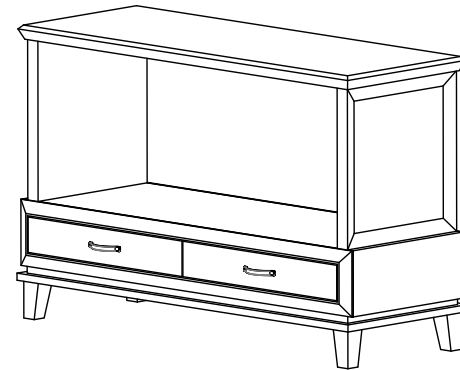

Geneva Occasional Table Collection

Dimensions:	Top Surface Weight Capacity*	Shelf Weight Capacity*	Overall Height	Overall Width	Overall Depth	Shelf Height	Leg Height	Unit Weight
Geneva Coffee Table	300 lbs.	40 lbs.	20"	38"	26"	12½"	4"	110 lbs.
Geneva End Table	150 lbs.	40 lbs.	24"	24"	24"	12½"	4"	83 lbs.
Geneva Sofa Table	200 lbs.	40 lbs.	31"	48"	18"	12½"	4"	154 lbs.

Construction:

Top-quality European beech veneer and hardwood. Dowel, screws, camlocks and bolt construction for a super-durable, commercial-grade occasional table.

Floor Glides:

nylon glides.

Drawers:

½" European beech plywood drawer boxes with finger joints and screws. 75 lb. ball-bearing drawer slides.