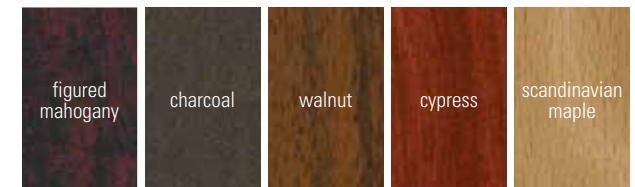

Warranty:

7-year limited warranty.

Tops:

Finish-matched high-pressure laminate (HPL) with European beech hardwood trim.

Customization:

Customization is possible – please contact your Direct Supply account manager to learn more.

Hardware:

Finishes:

All veneer and hardwood surfaces are finished in a commercial-grade catalyzed lacquer finish.

Also Available in Geneva Collection:

Geneva Veneer Casegoods

* **WARNING:** Do not sit or stand on the occasional table top or lower shelf. Doing so could cause bodily harm to the resident and/or caregiver.