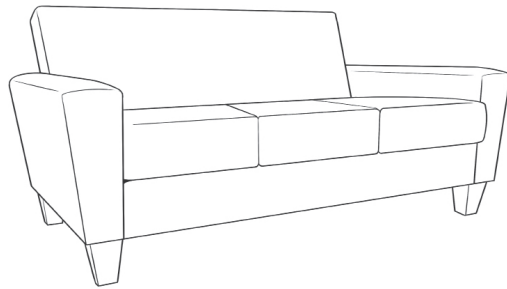

Arlington Heights Common Area Collection

Arlington Heights Dimensions	Overall Height	Overall Depth	Overall Width	Seat Height	Seat Depth	Seat Width	Arm Height	Unit Weight	COM Details*	Weight Capacity
Arlington Heights Sofa	35"	36"	76"	19½"	22"	66"	24"	145 lbs.	10 yds.	700 lbs.
Arlington Heights Apartment Sofa	35"	36"	69"	19½"	22"	59"	24"	125 lbs.	8 yds.	700 lbs.
Arlington Heights Loveseat	35"	36"	53"	19½"	22"	43"	24"	105 lbs.	8 yds.	600 lbs.
Arlington Heights Lounge Chair	35"	36"	32"	19½"	22"	22"	24"	86 lbs.	5 yds.	350 lbs.

Frames:

Kiln-dried poplar hardwood from managed sources. All joints are interlocking and/or glued, screwed and stapled for added strength and rigidity.

Seat Cushion Fillings:

6" layer of 30 ILD/2.6 density foam wrapped in foam batting.

Back Cushion Fillings:

Pillow back with blown foam fiber. Backrest cushions are attached.

Customization:

Nailhead patterns are available for an upcharge. Use of multiple fabrics also is available for an upcharge. Button tufting is available as optional

Floor Glides:

Nail-in nylon floor glides.

Back Suspension:

Fully upholstered with a foam covering over a

Preferred Seat Decking:

A removable cushion and vinyl decking that easily lifts out of the frame for easier cleaning of the chair itself and the floor below.

Seat Suspension:

High-tensile-strength steel zig-zag sprung seat platform covered in moisture-proof fabric.

Warranty:

10-year limited warranty on frame and mechanism. 3-year limited warranty on foam. Fabric manufacturer's warranty on fabric.

Wooden Legs:

Legs are available in the finishes shown below. Legs are shipped detached and must be screwed in.