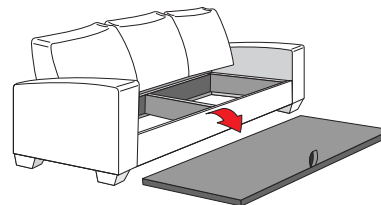

Arlington Heights Common Area Collection

Arlington Heights Dimensions	Overall Height	Overall Depth	Overall Width	Seat Height	Seat Depth	Seat Width	Arm Height	Unit Weight	COM Details*	Weight Capacity
Arlington Heights Sofa	35"	36"	76"	19½"	22"	66"	24"	145 lbs.	10 yds.	700 lbs.
Arlington Heights Apartment Sofa	35"	36"	69"	19½"	22"	59"	24"	125 lbs.	8 yds.	700 lbs.
Arlington Heights Loveseat	35"	36"	53"	19½"	22"	43"	24"	105 lbs.	8 yds.	600 lbs.
Arlington Heights Lounge Chair	35"	36"	32"	19½"	22"	22"	24"	86 lbs.	5 yds.	350 lbs.

Frames:

Kiln-dried poplar hardwood from managed sources. All joints are interlocking and/or glued, screwed and stapled for added strength and rigidity.

Seat Cushion Fillings:

6" layer of 30 ILD/2.6 density foam wrapped in foam batting.

Back Cushion Fillings:

Pillow back with blown foam fiber. Backrest cushions are attached.

Customization:

Nailhead patterns are available for an upcharge. Use of multiple fabrics also is available for an upcharge. Button tufting is available as optional

Floor Glides:

Nail-in nylon floor glides.

Back Suspension:

Fully upholstered with a foam covering over a

Preferred Seat Decking:

A removable cushion and vinyl decking that easily lifts out of the frame for easier cleaning of the chair itself and the floor below.

Seat Suspension:

High-tensile-strength steel zig-zag sprung seat platform covered in moisture-proof fabric.

Warranty:

10-year limited warranty on frame and mechanism. 3-year limited warranty on foam. Fabric manufacturer's warranty on fabric.

Wooden Legs:

Legs are available in the finishes shown below. Legs are shipped detached and must be screwed in.