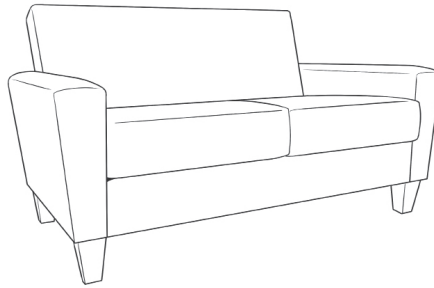

Arlington Heights Common Area Collection

Arlington Heights Dimensions	Overall Height	Overall Depth	Overall Width	Seat Height	Seat Depth	Seat Width	Arm Height	Unit Weight	COM Details*	Weight Capacity
Arlington Heights Sofa	35"	36"	76"	19½"	22"	66"	24"	145 lbs.	10 yds.	700 lbs.
Arlington Heights Apartment Sofa	35"	36"	69"	19½"	22"	59"	24"	125 lbs.	8 yds.	700 lbs.
Arlington Heights Loveseat	35"	36"	53"	19½"	22"	43"	24"	105 lbs.	8 yds.	600 lbs.
Arlington Heights Lounge Chair	35"	36"	32"	19½"	22"	22"	24"	86 lbs.	5 yds.	350 lbs.

Frames:

Kiln-dried poplar hardwood from managed sources. All joints are interlocking and/or glued, screwed and stapled for added strength and rigidity.

Seat Cushion Fillings:

6" layer of 30 ILD/2.6 density foam wrapped in foam batting.

Back Cushion Fillings:

Pillow back with blown foam fiber. Backrest cushions are attached.

Customization:

Nailhead patterns are available for an upcharge. Use of multiple fabrics also is available for an upcharge. Button tufting is available as optional

Floor Glides:

Nail-in nylon floor glides.

Back Suspension:

Fully upholstered with a foam covering over a

Preferred Seat Decking:

A removable cushion and vinyl decking that easily lifts out of the frame for easier cleaning of the chair itself and the floor below.

Seat Suspension:

High-tensile-strength steel zig-zag sprung seat platform covered in moisture-proof fabric.

Warranty:

10-year limited warranty on frame and mechanism. 3-year limited warranty on foam. Fabric manufacturer's warranty on fabric.

Wooden Legs:

Legs are available in the finishes shown below. Legs are shipped detached and must be screwed in.