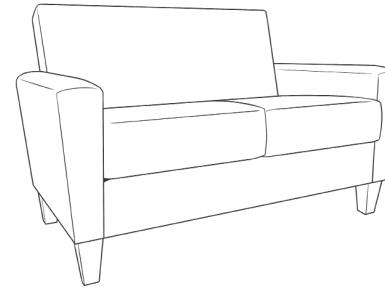

Arlington Heights Common Area Collection

Arlington Heights Dimensions	Overall Height	Overall Depth	Overall Width	Seat Height	Seat Depth	Seat Width	Arm Height	Unit Weight	COM Details*	Weight Capacity
Arlington Heights Sofa	35"	36"	76"	19½"	22"	66"	24"	145 lbs.	10 yds.	700 lbs.
Arlington Heights Apartment Sofa	35"	36"	69"	19½"	22"	59"	24"	125 lbs.	8 yds.	700 lbs.
Arlington Heights Loveseat	35"	36"	53"	19½"	22"	43"	24"	105 lbs.	8 yds.	600 lbs.
Arlington Heights Lounge Chair	35"	36"	32"	19½"	22"	22"	24"	86 lbs.	5 yds.	350 lbs.

Frames:

Kiln-dried poplar hardwood from managed sources. All joints are interlocking and/or glued, screwed and stapled for added strength and rigidity.

Seat Cushion Fillings:

6" layer of 30 ILD/2.6 density foam wrapped in foam batting.

Back Cushion Fillings:

Pillow back with blown foam fiber. Backrest cushions are attached.

Customization:

Nailhead patterns are available for an upcharge. Use of multiple fabrics also is available for an upcharge. Button tufting is available as optional

Floor Glides:

Nail-in nylon floor glides.

Back Suspension:

Fully upholstered with a foam covering over a

Preferred Seat Decking:

A removable cushion and vinyl decking that easily lifts out of the frame for easier cleaning of the chair itself and the floor below.

Seat Suspension:

High-tensile-strength steel zig-zag sprung seat platform covered in moisture-proof fabric.

Warranty:

10-year limited warranty on frame and mechanism. 3-year limited warranty on foam. Fabric manufacturer's warranty on fabric.

Wooden Legs:

Legs are available in the finishes shown below. Legs are shipped detached and must be screwed in.