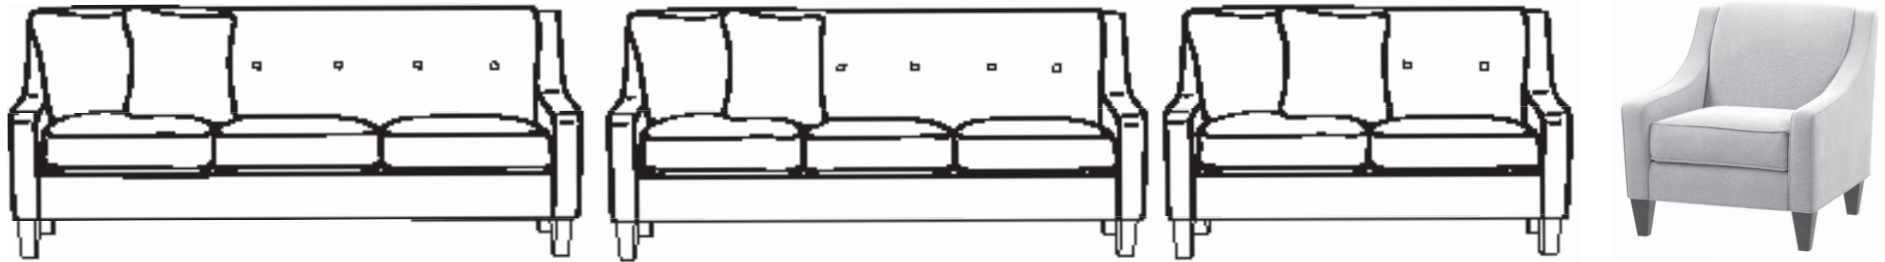

Vidalia Common Area Collection

Vidalia Dimensions	Overall Height	Overall Depth	Overall Width	Seat Height	Seat Depth	Seat Width	Arm Height	Unit Weight	COM Details*	Weight Capacity
Vidalia Sofa	36"	37"	80½"	20½"	21"	71½"	23"	156 lbs.	12 yds.	700 lbs.
Vidalia Apartment Sofa	36"	37"	68"	20½"	21"	60"	23"	140 lbs.	11 yds.	700 lbs.
Vidalia Loveseat	36"	37"	56½"	20½"	21"	47½"	23"	125 lbs.	10 yds.	600 lbs.
Vidalia Lounge Chair	36"	37"	32½"	20½"	21"	23½"	23"	94 lbs.	6½ yds.	350 lbs.

Frames:

Kiln-dried poplar hardwood from managed sources. All joints are interlocking and/or glued, screwed and stapled for added strength and rigidity.

Seat Cushion Fillings:

6" layer of 30 ILD/2.6 density foam wrapped in foam batting.

Back Cushion Fillings:

Pillow back with blown foam fiber. Backrest cushions are attached.

Back Suspension:

Fully upholstered with a foam covering over a high-tensile-strength zig-zag sprung platform.

Floor Glides:

Pillows:

Two coordinating pillows are included with sofas and loveseat. Pillows measure 17" x 18".

Wooden Legs:

Legs are available in the finishes shown below. Legs are shipped detached, and the customer must screw them in.