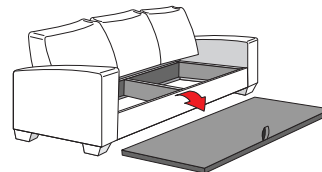

Maxwell Thomas®

By Direct Supply

Macon Common Area Collection

Macon Dimensions	Overall Height	Overall Depth	Overall Width	Seat Height	Seat Depth	Seat Width	Arm Height	Unit Weight	COM Details*	Weight Capacity
Macon Sofa	36"	36"	81"	19½"	22"	70½"	25"	151 lbs.	15 yds.	700 lbs.
Macon Apartment Sofa	36"	36"	69"	19½"	22"	59½"	25"	135 lbs.	13 yds.	700 lbs.
Macon Loveseat	36"	36"	57"	19½"	22"	46½"	25"	125 lbs.	12 yds.	600 lbs.
Macon Lounge Chair	36"	36"	33"	19½"	22"	23"	25"	95 lbs.	8½ yds.	350 lbs.

Frames:

Kiln-dried poplar hardwood from managed sources. All joints are interlocking and/or glued, screwed and stapled for added strength and rigidity.

Seat Cushion Fillings:

6" layer of 30 ILD/2.6 density foam wrapped in foam batting.

Back Cushion Fillings:

Pillow back with blown foam fiber. Backrest cushions are attached.

Customization:

Custom welting and nailhead patterns are available for an upcharge. Use of multiple fabrics also is available for an upcharge. Button tufting is available as an optional upgrade.

Floor Glides:

Nail-in nylon floor glides.

Back Suspension:

Fully upholstered with a foam covering over a high-tensile-strength zig-zag sprung platform.

Pillows:

Two coordinating pillows are included with sofas and loveseat. Pillows measure 17" x 18".

Preferred Seat Decking:

A removable cushion and vinyl decking that easily lifts out of the frame for easier cleaning of the chair itself and the floor below.

Warranty:

10-year limited warranty on frame and mechanism. 3-year limited warranty on foam. Fabric manufacturer's warranty on fabric.

Wooden Legs:

Legs are available in the finishes shown below. Legs are shipped detached, and the customer must screw them in.

1-800-889-3957 maxwellthomas.com

Handcrafted in the USA