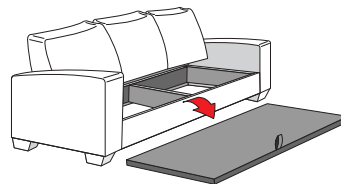

Maxwell Thomas®

By Direct Supply

Lubbock Common Area Collection

Lubbock Dimensions	Overall Height	Overall Depth	Overall Width	Seat Height	Seat Depth	Seat Width	Arm Height	Unit Weight	COM Details*	Weight Capacity
Lubbock Sofa	35"	37"	80"	19"	22½"	66½"	24"	120 lbs.	11 yds.	700 lbs.
Lubbock Apartment Sofa	35"	37"	74"	19"	22½"	60"	24"	110 lbs.	10½ yds.	700 lbs.
Lubbock Loveseat	35"	37"	61"	19"	22½"	47½"	24"	100 lbs.	9½ yds.	600 lbs.
Lubbock Lounge Chair	35"	37"	37½"	19"	22½"	24"	24"	94 lbs.	6½ yds.	350 lbs.

Frames:

Kiln-dried poplar hardwood from managed sources. All joints are interlocking and/or glued, screwed and stapled for added strength and rigidity.

Seat Cushion Fillings:

6" layer of 30 ILD/2.2 density foam wrapped in foam batting.

Back Cushion Fillings:

Pillow back with blown foam fiber. Backrest cushions are attached.

Back Suspension:

Fully upholstered with a foam covering over a high-tensile-strength zig-zag sprung platform.

Floor Glides:

Nail-in nylon floor glides.

Customization:

Custom welting and nailhead patterns are available for an upcharge. Use of multiple fabrics also is available for an upcharge. Button tufting is available as an optional upgrade.

Preferred Seat Decking:

A removable cushion and vinyl decking that easily lifts out of the frame for easier cleaning of the chair itself and the floor below.

Pillows:

Two coordinating pillows are included with sofas and loveseat. Pillows measure 17" x 18".

Warranty:

10-year limited warranty on frame and mechanism. 3-year limited warranty on foam. Fabric manufacturer's warranty on fabric.

Wooden Legs:

Legs are available in the finishes shown below. Legs are shipped detached, and the customer must screw them in.