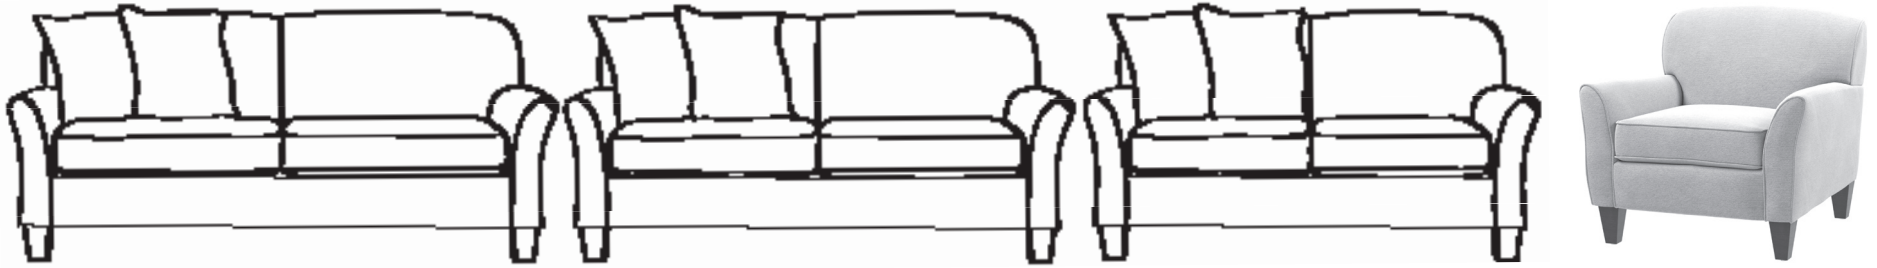

Maxwell Thomas®

By Direct Supply

Lubbock Common Area Collection

Lubbock Dimensions	Overall Height	Overall Depth	Overall Width	Seat Height	Seat Depth	Seat Width	Arm Height	Unit Weight	COM Details*	Weight Capacity
Lubbock Sofa	35"	37"	80"	19"	22½"	66½"	24"	120 lbs.	11 yds.	700 lbs.
Lubbock Apartment Sofa	35"	37"	74"	19"	22½"	60"	24"	110 lbs.	10½ yds.	700 lbs.
Lubbock Loveseat	35"	37"	61"	19"	22½"	47½"	24"	100 lbs.	9½ yds.	600 lbs.
Lubbock Lounge Chair	35"	37"	37½"	19"	22½"	24"	24"	94 lbs.	6½ yds.	350 lbs.

Frames:

Kiln-dried poplar hardwood from managed sources. All joints are interlocking and/or glued, screwed and stapled for added strength and rigidity.

Seat Cushion Fillings:

6" layer of 30 ILD/2.2 density foam wrapped in foam batting.

Back Cushion Fillings:

Pillow back with blown foam fiber. Backrest cushions are attached.

Back Suspension:

Fully upholstered with a foam covering over a high-tensile-strength zig-zag sprung platform.

Floor Glides:

Nail-in nylon floor glides.

Customization:

Custom welting and nailhead patterns are available for an upcharge. Use of multiple fabrics also is available for an upcharge. Button tufting is available as an optional upgrade.

Preferred Seat Decking:

A removable cushion and vinyl decking that easily lifts out of the frame for easier cleaning of the chair itself and the floor below.