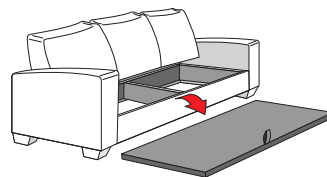

Frames:

Kiln-dried poplar hardwood from managed sources. All joints are interlocking and/or glued, screwed and stapled for added strength and rigidity.

Seat Cushion Fillings:

6" layer of 30 ILD/2.2 density foam wrapped in foam batting.

Back Cushion Fillings:

Pillow back with blown foam fiber. Backrest cushions are attached.

Back Suspension:

Fully upholstered with a foam covering over a high-tensile-strength zig-zag sprung platform.

Floor Glides:

Preferred Seat Decking:

A removable cushion and vinyl decking that easily lifts out of the frame for easier cleaning of the chair itself and the floor below.

Pillows:

Two coordinating pillows are included with sofa and loveseat. Pillows measure 16" x 16".